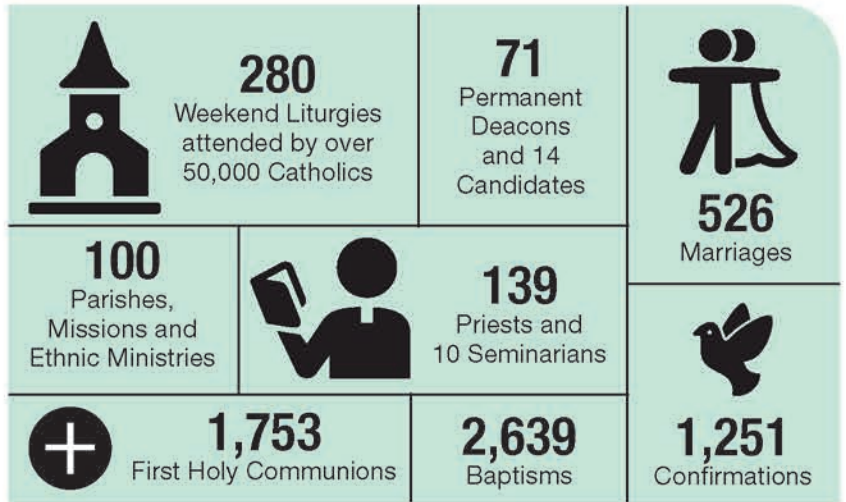

Faith Formation