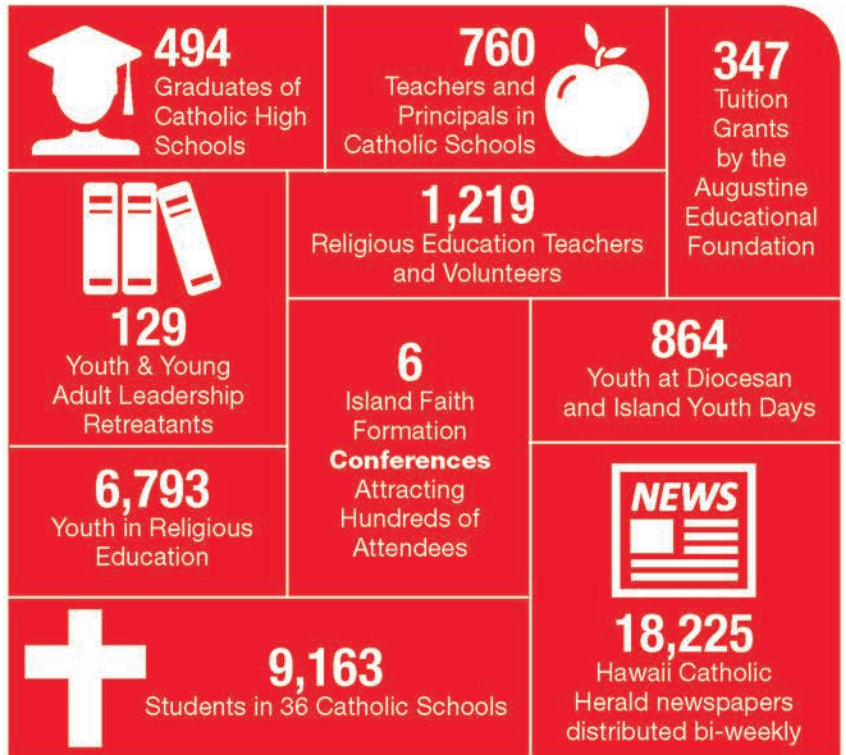

Service Ministries